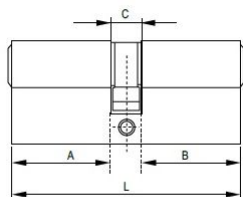

PRODUCT SHEET

Description:

Profile Cylinder, Brass Polished, 70mm (30+10+30mm) FAB Key Way, W/3 SISO Metal Keys, W/Screw

Item number:

14.60.115-0

Units	Box	Carton	HS Code	Barcode
Pcs.	10	100	8301600090	 5704866051279